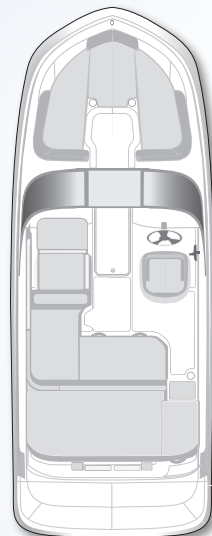

EXPERIENCE THE EVOLUTION™
BAYLINER®

Colors, graphics and some equipment shown, subject to change without notice. To view a complete list of colors and options, visit global.bayliner.com

STANDARD FEATURES

ENGINE

- 115 HP XL EFI CT Mercury FourStroke Outboard
- 200 HP ECT 4.5L MPI MerCruiser Sterndrive (Alpha 1 Outdrive)

COCKPIT

- Integrated Cooler
- Standard Speakers (2)
- Cup Holders (5)
- Grab Handles (8)
- Mooring Cleats (6)
- Fuel Fill w/ Integrated Vent
- Glove Box
- Cockpit Table
- Helm Seat w/ 180° Swivel
- In-Floor Ski/Wakeboard Storage
- Waterproof 120-Watt AM/FM Stereo w/ mp3 Capability
- Self-Bailing Cockpit

ELECTRICAL SYSTEM & ENGINE COMPARTMENT

- Battery Switch
- 500 GPH Bilge Pump (Automatic)
- 12V Blower

HELM

- Multi-Function Gauges w/ Fog-Resistant Glass Lenses: Fuel, Speedometer, Tachometer, Voltmeter
- 12V Accessory Outlet
- 12V Horn
- Analog Trim Indicator
- Side-Mounted Engine Controls w/ Trim & Tilt Switch in Handle
- Tilt Steering
- Custom Sport Steering Wheel
- Hydraulic Steering System (115 HP and Below Outboard Only)
- Rack & Pinion Power Steering (Sterndrive Only)

HULL AND DECK

- Bow & Transom Eyes (3)
- 12V Navigation Lights
- Stainless Steel Tow Ring
- Non-Skid Fiberglass Floor
- Sport Windshield w/ Opening Center Panel
- Swim Platform w/ Telescoping Ladder (Outboard Only)
- Extended Swim Platform w/ Telescoping Ladder (Sterndrive Only)
- Anchor Roller

INTERIOR COLOR

- Almond

COLOR SELECTION

- Two-Tone Hull Colors: White w/ White, Grey, Dark Blue, Black or Taupe

GRAPHIC OPTIONS

- Boot Stripe: Dark Grey, Dark Blue, Silver, Orange, or Red

OPTIONS

ENGINE OPTIONS

- 150 HP XL EFI Mercury FourStroke Outboard
- 250 HP ECT 4.5L MPI MerCruiser Sterndrive (Alpha 1 Outdrive)
- 170 GP QSD 2.0L Diesel Sterndrive (Alpha 1 Outdrive)

HELM

- 7" Glass Dash w/ Mercury Vessel View

HULL AND DECK

- Electric Windlass w/ Anchor & Chain
- Secure Eye
- Bottom Paint
- Swim Platform Mat (Teak)
- Transom Shower w/ On-Demand Water System

INTERIOR COLOR

- Desert Sand

WATER SPORTS OPTIONS

- Ski Tow Pylon (Outboard Only)

COCKPIT FLOOR COVERING OPTIONS

- Cockpit Flooring (Teak Mat)

ADDITIONAL OPTIONS

- Digital Depth Indicator
- Oil Drip Pan (Sterndrive Only)

PREFERRED PACKAGE W/ CARPETS

- Teak Table
- Stainless Steel Pack
- Sisal Design Carpet Runners
- LED Cup Holder Lights

PREFERRED PACKAGE

- Teak Table
- Stainless Steel Pack
- LED Cup Holder Lights

BIMINI PACKAGE

- Bimini Top w/ Boot
- Cockpit Cover
- Bow Well Cover

BIMINI ENCLOSURE PACKAGE

- Bimini Top w/ Boot
- Enclosure Curtains
- Cockpit Cover
- Bow Well Cover

CONVERTIBLE TOP PACKAGE

- Convertible Top
- Side Curtains
- Cockpit Cover
- Bow Well Cover

WAKEBOARD TOWER PACKAGE

- Tower w/ Integrated Bimini Top
- Cockpit Cover
- Bow Well Cover

CUSHION PACKAGE

- Helm Bucket Seat Upgrade
- Bow Filler Cushion w/ Bow Wind Block