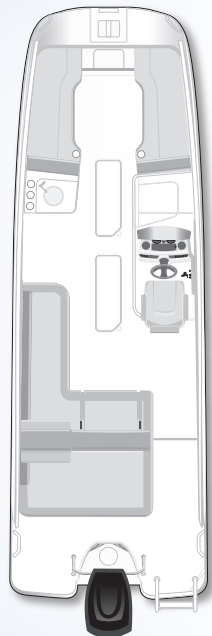

STANDARD FEATURES

ENGINE

- 150 HP EFI Mercury FourStroke Outboard

COCKPIT

- Standard Speakers (4)
- Cup Holders (12)
- Grab Handles (2)
- Mooring Cleats (6)
- Fuel Fill w/ Integrated Vent
- Glove Box
- Helm Seat w/ 180 Degree Swivel
- In-Floor Ski/Wakeboard Storage
- Waterproof 120-Watt AM/FM Stereo w/ mp3 Capability
- Portside Companion Seat
- Large Lockable Port-Side Changing Room and Storage Compartment

ELECTRICAL SYSTEM & ENGINE COMPARTMENT

- Battery Switch
- 500 GPH Bilge Pump (Manual)

HELM

- Multi-Function Gauges w/ Fog-Resistant Glass Lenses: Fuel, Speedometer, Tachometer, Voltmeter
- 12V Accessory Outlet
- 12V Horn
- Side-Mounted Engine Controls w/ Trim & Tilt Switch in Handle
- Tilt Steering
- Custom Sport Steering Wheel
- Analog Trim Indicator

HULL AND DECK

- Bow & Transom Eyes (3)
- 12V Navigation Lights
- M-Hull™ Design
- Anchor Locker
- Fiberglass Floor Liner
- Helm Windscreen
- Swim Platform w/ Telescoping Ladder

INTERIOR COLOR

- Desert Sand Interior

COLOR SELECTIONS

- Solid Hull Colors: Black

CANVAS OPTIONS

- Bimini, 6' Top w/ Boot

OPTIONS

ENGINE OPTIONS

- 175 HP Black Mercury FourStroke Outboard
- 200 HP Black Mercury FourStroke Outboard
- 225 HP Black Mercury FourStroke Outboard
- 250 HP Black Mercury Verado Outboard

COCKPIT

- 25qt Carry-On Cooler

ELECTRICAL SYSTEM & ENGINE COMPARTMENT

- 500 GPH Bilge Pump (Automatic)
- Battery On-Shore Charger 220V
- Battery On-Shore Charger 120V/60

HULL AND DECK

- Bow Ladder w/ Hinged Lid

COLOR SELECTION

- Two-Tone Hull Colors: White w/ Blue

WATER SPORT OPTIONS

- Non-Folding Sport Arch

STAINLESS STEEL PACKAGE

- Stainless Steel Package (Cup Holders, Fuel Fill, Thru Hull, Horn Vent, Bow Hatch, Latches, Rub Rail)

COCKPIT FLOOR COVERING OPTIONS

- Cockpit Carpet Runners
- Snap-In Seagrass Woven Floor Covering (Teak)
- Cockpit Flooring Mat (Teak)

CANVAS OPTIONS

- Bimini, 10' for Bow
- Mooring Cover
- Bimini Enclosure (Bow & Stern Bimini w/ Side Curtains)

CUISINE ACCESSORY OPTIONS

- Bow Table
- Refrigerator (Drawer Style)
- Wet Bar w/ Sink, Faucet and Storage, 10 Gal

CONVENIENCE OPTIONS

- Portable Head
- Pump Out Head

ADDITIONAL OPTIONS

- Air Compressor (Bi-Directional for Inflatables)
- Fender Cleats
- High Altitude Prop
- Digital Depth Indicator

LIGHTING OPTIONS

- Docking Lights
- Underwater Transom Lighting (Blue)
- XR7 Lighting Package (LED Cup Holders, LED Courtesy Lights, Rope Lighting)

SEATING & UPHOLSTERY

- Luxury Helm Seat
- Luxury High-Back Helm Seat
- L-Group Seating w/ Single Lounger

SWIM PLATFORM OPTIONS

- Swim Platform Mat (Teak)

TRAILER

- Tandem Axle Painted Trailer w/ Brakes & Swing Tongue (Black)
- Tandem Axle Galv Trailer w/ Brakes & Swing Tongue