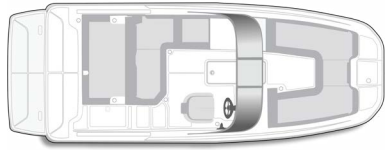

DX2200 Deck Boat

DX2200

Specifications

	US	CE
LENGTH OVERALL (LOA)	21' 7"	6.59 M
WIDTH (BEAM)	8' 6"	2.6 M
MAX PEOPLE CAPACITY	12	9
MAX HORSEPOWER	200 HP	250 HP
DEADRISE	20°	20°
APPROX WEIGHT W/ STANDARD ENGINE	3,805 LBS	1,726 KG
APPROX WEIGHT W/ TRAILER	5,500 LBS	2,495 KG
MAX PEOPLE WEIGHT	1,692 LBS	767 KG
FUEL CAPACITY	55 GAL	208 L
DRAFT DOWN	3' 0"	0.84 M
HEIGHT ON TRAILER ¹	7' 10"	2.4 M
BEAM ON TRAILER	8' 6"	2.6 M
STORAGE LENGTH ²	28' 4"	8.64 M

EXTERIOR COLORS

INTERIOR COLORS

★ = POPULAR OPTION

Entertainment layout w/ integrated sink (Standard)

Dual console layout w/ windshield

Engine

- 200HP Black Mercury Fourstroke OB Non-DTS

Tops