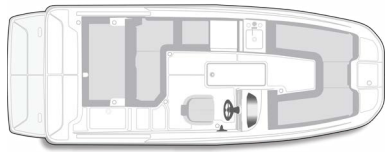

DX2200 Deck Boat

DX2200

Specifications

	US	CE
LENGTH OVERALL (LOA)	21' 7"	6.59 M
WIDTH (BEAM)	8' 6"	2.6 M
MAX PEOPLE CAPACITY	12	9
MAX HORSEPOWER	200 HP	250 HP
DEADRISE	20°	20°
APPROX WEIGHT W/ STANDARD ENGINE	3,805 LBS	1,726 KG
APPROX WEIGHT W/ TRAILER	5,500 LBS	2,495 KG
MAX PEOPLE WEIGHT	1,692 LBS	767 KG
FUEL CAPACITY	55 GAL	208 L
DRAFT DOWN	3' 0"	0.84 M
HEIGHT ON TRAILER ¹	7' 10"	2.4 M
BEAM ON TRAILER	8' 6"	2.6 M
STORAGE LENGTH ²	28' 4"	8.64 M

Specification dimensions are approximations and subject to variance.

¹ Tongue jack lowered all the way down.

² Stern drive in down position and trailer tongue swung to side.

Colors, graphics and some equipment shown, subject to change without notice.

Standard Features

- Engine** 150 HP Mercury FourStroke EFI Outboard
- Cockpit**
 - Integrated Cooler
 - Standard Speakers (2)
 - Cup Holders (4)
 - Grab Handles (5)
 - Mooring Cleats (6)
 - Fuel Fill w/ Integrated Vent
 - Helm Seat w/ 180° Swivel
 - In-Floor Ski/Wakeboard Storage
 - Waterproof 120-Watt AM/FM Stereo w/ MP3 Capability
- Electrical**
 - Battery Switch
 - 1200 GPH Bilge Pump (Manual)
- Helm**
 - Multi-Function Gauges w/ Fog Resistant Glass Lenses:
 - Fuel, Speedometer, Tachometer, Voltmeter
 - 12V Accessory Outlet
 - 12V Horn
 - Side-Mounted Engine Controls w/ Trim & Tilt Switch in Handle
 - Tilt Steering
 - Analog Trim Indicator
 - Custom Sport Steering Wheel
- Hull & Deck**
 - Bow & Transom Eyes (3)
 - 12V Navigation Lights
 - Bow Ladder w/ Hinged Lid
 - Stainless Steel Tow Ring
 - Anchor Locker
 - Fiberglass Floor Liner
 - Swim Platform w/ Telescoping Ladder
 - Swim Platform Extension

EXTERIOR COLORS

INTERIOR COLORS

★ = POPULAR OPTION

Entertainment layout w/ integrated sink (Standard)

Dual console layout w/ windshield

Engine

- 200HP Black Mercury Fourstroke OB Non-DTS

Tops