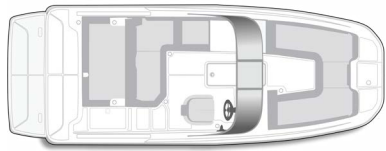

Fishing Accessories

- Bow Casting Platform & Seat
- Dual Battery w/ 24V Plug
- Fish Finder: Lowrance HOOK2 4X
- Trolling Motor Bracket w/ 24V Plug

Trailers

- Tandem Axle Galv Trailer w/ Brakes & Swing Tongue
- Tandem Axle Painted Trailer w/ Brakes & Swing Tongue (Black)

* CANADA & INT'L

Entertainment layout w/ integrated sink (Standard)

Dual console layout w/ windshield