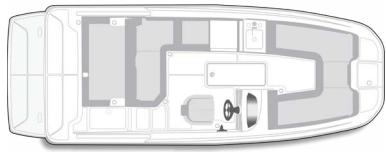

Windshield

- Windshield w/ Opening Center Panel & Side Wings

Convenience Options

- 7" Glass Dash Screen w/ Engine Data
- Bow Table
- Cockpit Refrigerator (12V)
- Cockpit Table
- Transom Speakers
- 500 GPH Bilge Pump (Automatic) ★
- Digital Depth Indicator ★
- High Altitude Prop
- Portable Head
- Transom Shower w/ On-Demand Water System
- Bow Wind Block (Requires Bow Filler Cushion)
- VesselView Mobile

* CANADA & INT'L

Entertainment layout w/ integrated sink (Standard)

Dual console layout w/ windshield