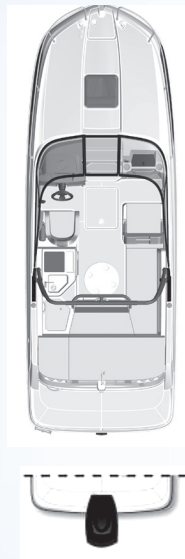

VR6 CUDDY I/O & OB

SPECIFICATIONS

	CE
Length overall (LOA)	6.82 m
Hull Length OB engine	6.79 m
Beam	2.45 m
Deadrise	20°
Approx weight w/ standard OB engine	1,722 kg
Approx weight w/ standard I/O engine	1,722 kg
Estimated draft	0.88 m
Fuel capacity	125 l
Max people capacity	8 (OB) 7 (I/O)
Weight capacity	1158 (OB) 754 (I/O) kg

STANDARD FEATURES

ENGINE

- 150 HP XL EFI Mercury FourStroke Outboard
- 250 HP ECT 4.5L MPI MerCruiser Sterndrive (Alpha 1 Outdrive)

COCKPIT

- Integrated Cooler
- Standard Speakers (2)
- Cup Holders (6)
- Grab Handles (5)
- Mooring Cleats (6)
- Fuel Fill w/ Integrated Vent
- Glove Box
- Waterproof 120-Watt AM/FM Stereo w/ MP3 Capability
- Helm Seat w/ 180 Degree Swivel
- Self-Bailing Cockpit

CABIN

- Fiberglass Ceiling Liner
- Deck Hatch
- Deck-Side Windows (2)
- Sleeping Cabin for 2

HEAD

- Portable Head

HULL AND DECK

- Bow & Transom Eyes (3)
- 12V Navigation Lights
- Stainless Steel Tow Ring
- Non-Skid Fiberglass Floor
- Sport Windshield w/ Opening Center Panel
- Swim Platform w/ Telescoping Ladder (Outboard Only)
- Extended Swim Platform w/ Telescoping Ladder (Sterndrive Only)
- Anchor Roller
- Transom Shower w/ On-Demand Water System
- Bow Rail